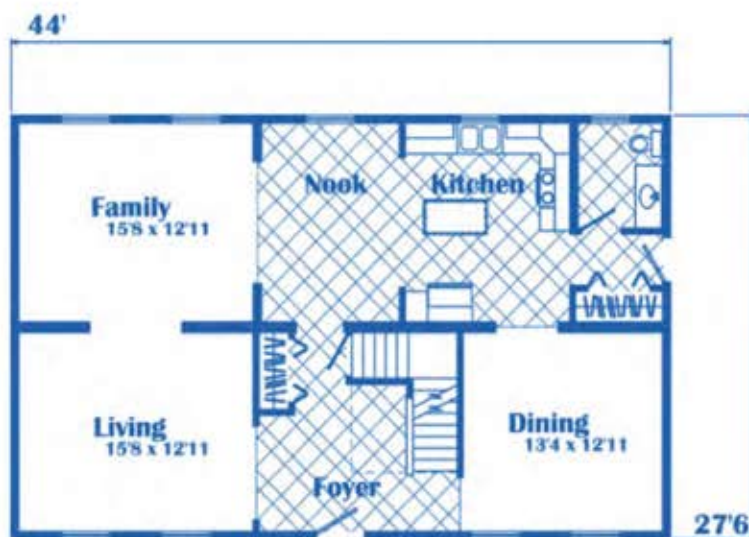

Trenton EcoClassic Collection

27'6" x 44' / 2,420 sq. ft.

4 Bedroom, 2.5 Bath

First Floor

Second Floor