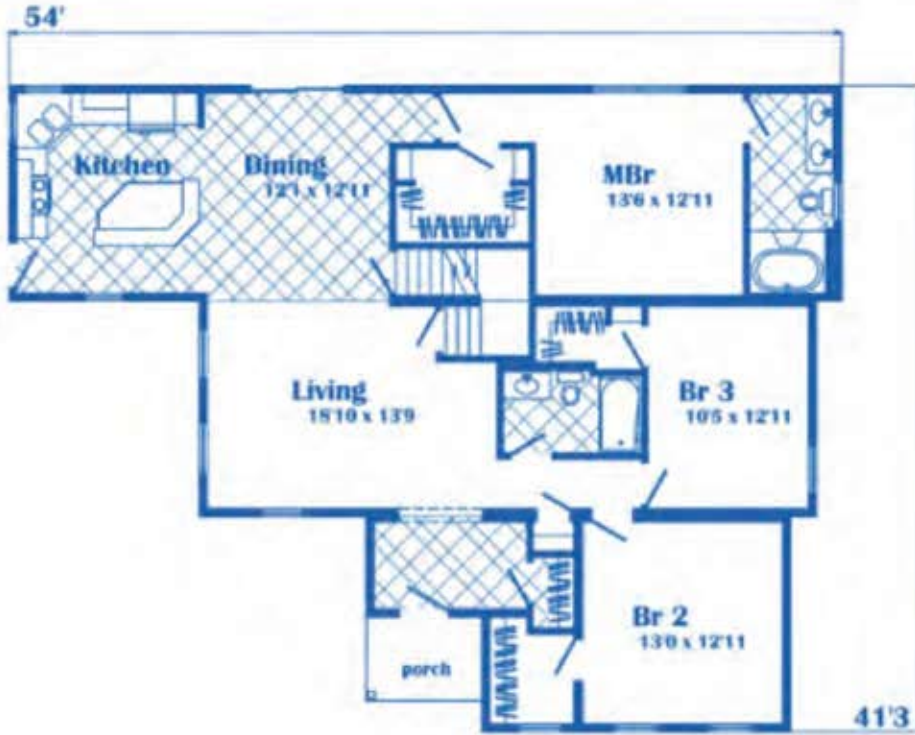

41'3" x 62' / 1,615 sq. ft.

3 Bedroom, 2 Bath + 840 sq. ft. Bonus Area

41'3" x 62' / 1,615 sq. ft.

3 Bedroom, 2 Bath + 840 sq. ft. Bonus Area

Option 1: 41'3" x 54' / 1,615 sq. ft.

Option 2: 41'3" x 62' / 1,800 sq. ft.