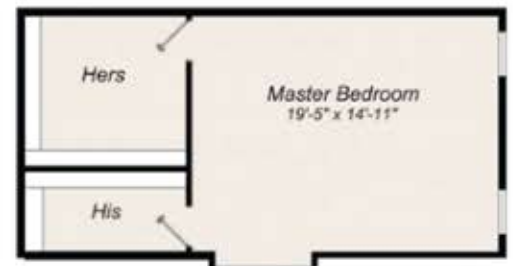

Park Home 3 EcoPark Collection

54'5" x 53' / 2,610 sq. ft.

4 Bedroom, 2.5 Bath

EcoCraft-Homes.com

(800) 274-6198

Park Home 3 EcoPark Collection

54'5" x 53' / 2,610 sq. ft.

4 Bedroom, 2.5 Bath

Bedroom 3
12'-8" x 14'-11"

SMART HOME 3

Approx. 1305 S.F. First Floor
Approx. 1305 S.F. Second Floor
Approx. 2610 S.F.