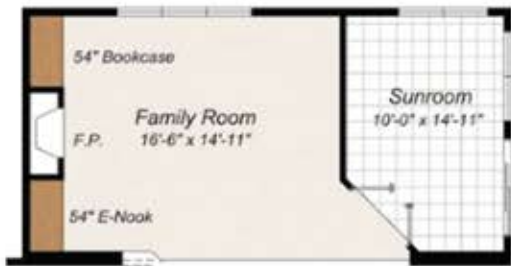

Park Home 3 EcoPark Collection

54'5" x 53' / 2,610 sq. ft.

4 Bedroom, 2.5 Bath

EcoCraft-Homes.com

(800) 274-6198

Park Home 3 EcoPark Collection

54'5" x 53' / 2,610 sq. ft.

4 Bedroom, 2.5 Bath

Bedroom 3
12'-8" x 14'-11"

SMART HOME 3

Approx. 1305 S.F. First Floor
Approx. 1305 S.F. Second Floor
Approx. 2610 S.F.