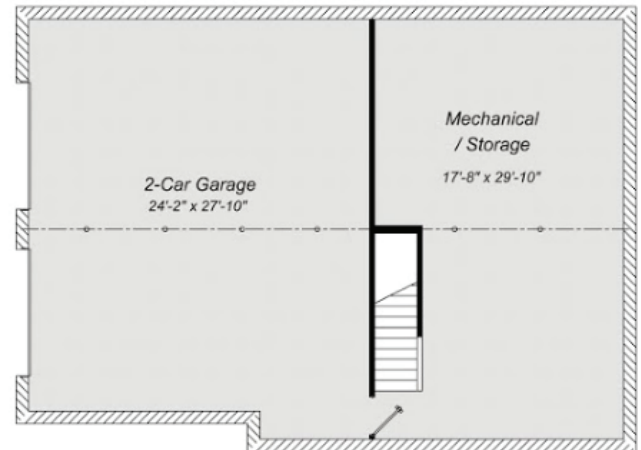

Basement Plan

PARK HOME 2

6/2/15