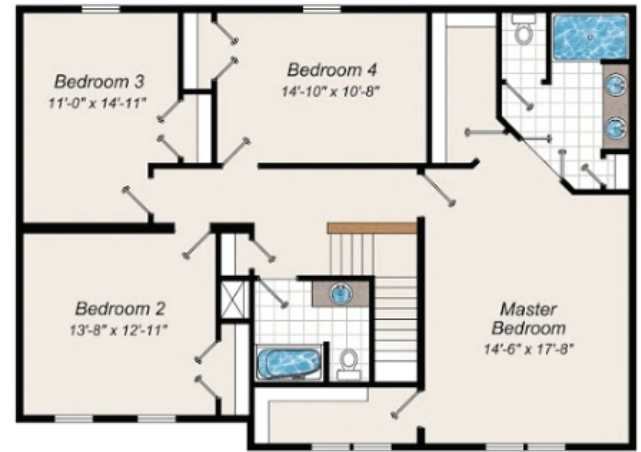

37'5" X 44 / 2,712 sq. ft.

4 Bedroom, 2.5 Bath

Optional Second Floor