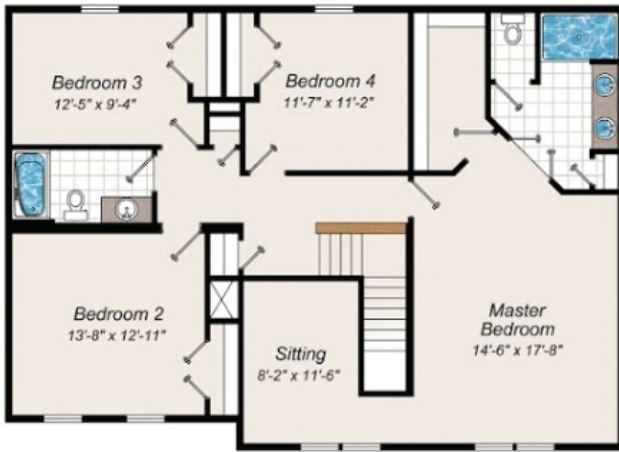

37'5" X 44 / 2,712 sq. ft.

4 Bedroom, 2.5 Bath

Optional Second Floor