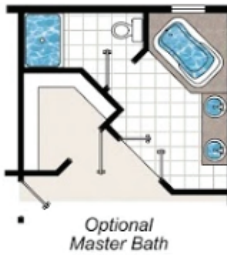

37'5" X 44 / 2,712 sq. ft.

4 Bedroom, 2.5 Bath

Optional Second Floor