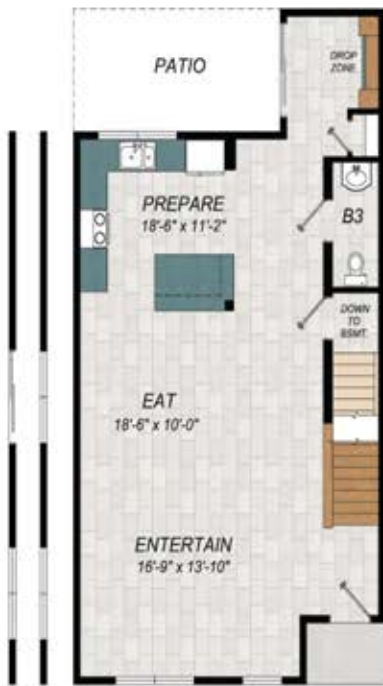

20'X34' - 1,933 sq. ft. / 24'X38' - 2,200 sq. ft

3 Bedroom, 2.5 Bath

20'X34' - 1,933 sq. ft. / 24'X38' - 2,200 sq. ft

3 Bedroom, 2.5 Bath

20' X 34' / 1,933 sq. ft

3 Bedroom, 2.5 Bath

First Floor with Basement

First Floor Plan

Second Floor Plan

Third Floor Plan

24' X 38' / 2,200 sq. ft

3 Bedroom, 2.5 Bath

First Floor with Rear Vestibule

First Floor Plan

Second Floor Plan

Third Floor Plan