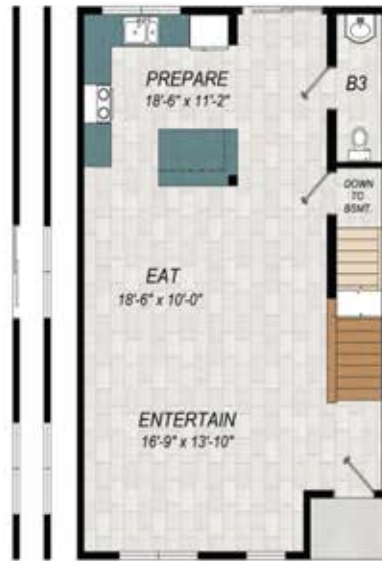

20'X34' - 1,933 sq. ft. / 24'X38' - 2,200 sq. ft

3 Bedroom, 2.5 Bath

20'X34' - 1,933 sq. ft. / 24'X38' - 2,200 sq. ft

3 Bedroom, 2.5 Bath

20' X 34' / 1,933 sq. ft

3 Bedroom, 2.5 Bath

First Floor with Basement

First Floor Plan

Second Floor Plan

Third Floor Plan

24' X 38' / 2,200 sq. ft

3 Bedroom, 2.5 Bath

First Floor with Rear Vestibule

First Floor Plan

Second Floor Plan

Third Floor Plan