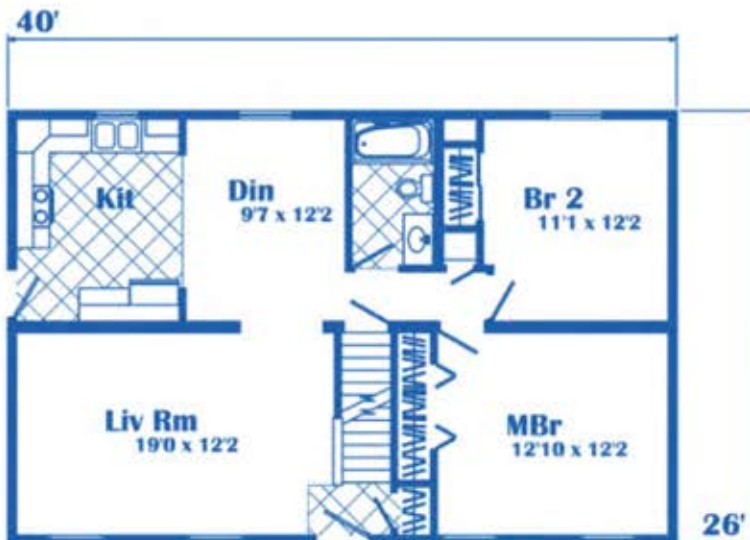

26' x 40' / 1,040 sq. ft.

2 Bedroom, 2 Bath + 600 sq. ft. Bonus Area

Option 1: 26' x 40' / 1,040 sq. ft. + 600 sq. ft. Bonus Area

Option 2: 26' x 40' / 1,000 sq. ft. + 600 sq. ft. Bonus Area