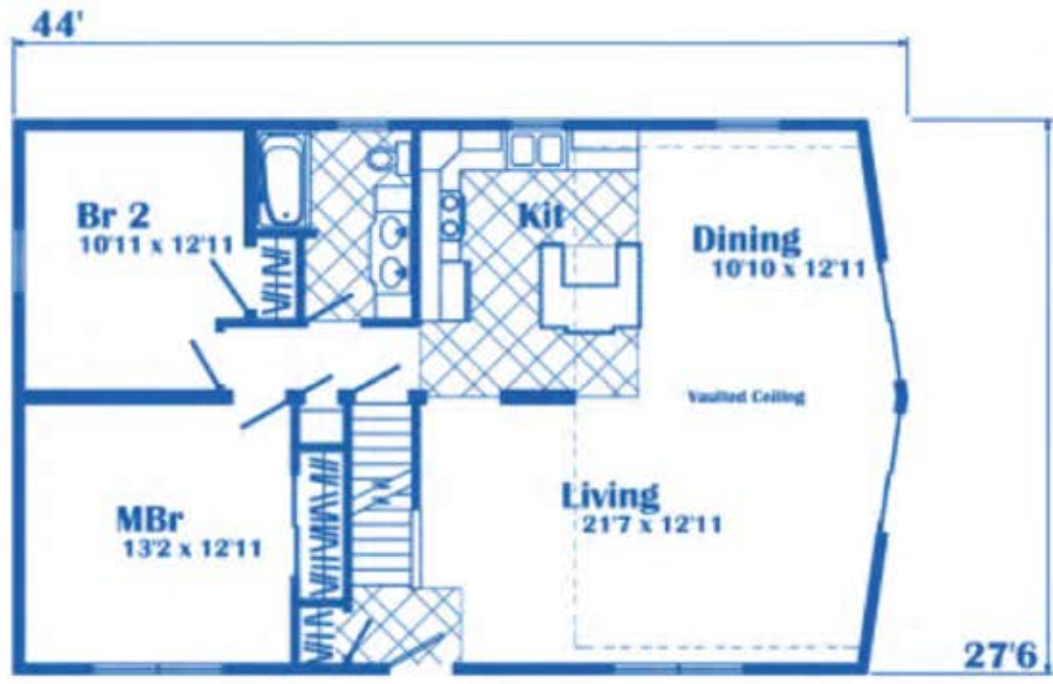

# Bitter Root EcoCape Collection

41'3" x 44' / 1,560 sq. ft.

2 Bedroom, 2 Bath + 385 sq. ft. Bonus Area

EcoCraft-Homes.com

(800) 274-6198

41'3" x 44' / 1,560 sq. ft.

2 Bedroom, 2 Bath + 385 sq. ft. Bonus Area

**Option 1: 41'3" x 44'**  
1,560 sq. ft.  
+ 385 sq. ft. Bonus Area

**Option 2: 27'6" x 44'**  
1,210 sq. ft.  
+ 416 sq. ft. Bonus Area