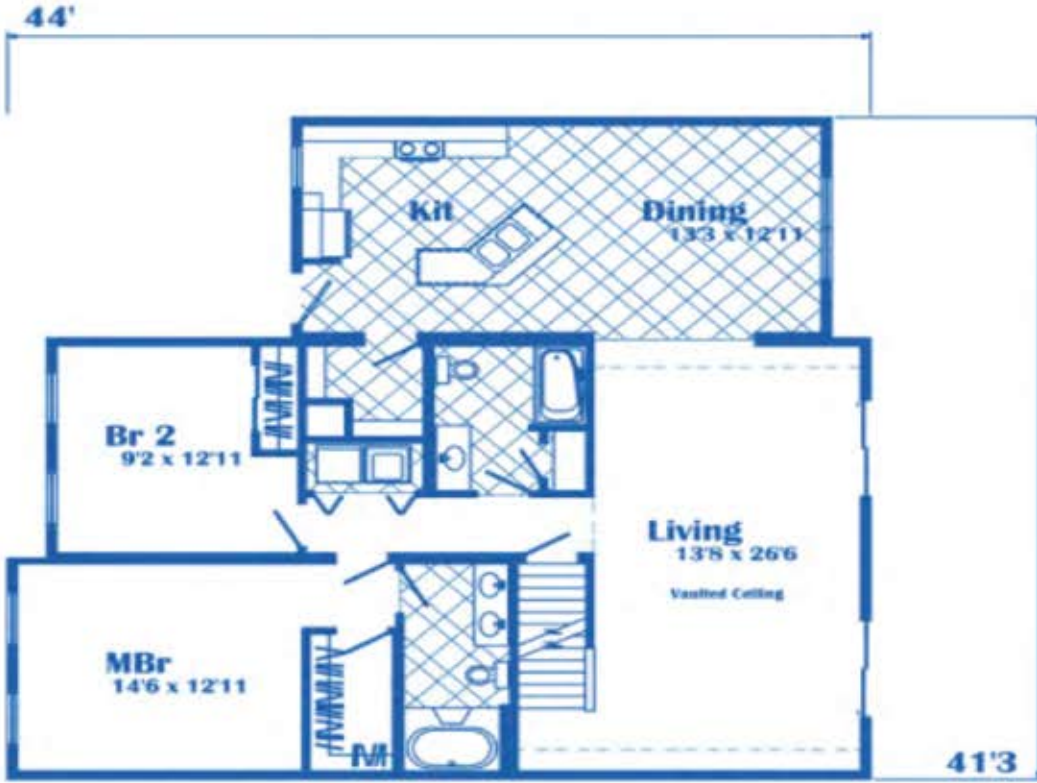

# Bitter Root EcoCape Collection

41'3" x 44' / 1,560 sq. ft.

2 Bedroom, 2 Bath + 385 sq. ft. Bonus Area

EcoCraft-Homes.com

(800) 274-6198

41'3" x 44' / 1,560 sq. ft.

2 Bedroom, 2 Bath + 385 sq. ft. Bonus Area

**Option 1: 41'3" x 44'**  
1,560 sq. ft.  
+ 385 sq. ft. Bonus Area

**Option 2: 27'6" x 44'**  
1,210 sq. ft.  
+ 416 sq. ft. Bonus Area