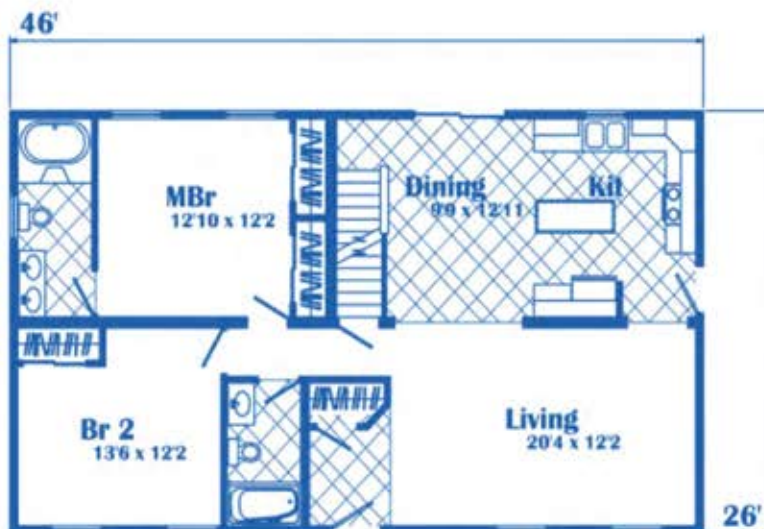

26' x 46' / 1,196 sq. ft.

3 Bedroom, 2.5 Bath + 736 sq. ft. Bonus Area

Option 1: 26' x 46' / 1,196 sq. ft. + 736 sq. ft Bonus Area

Option 2: 27'6" x 34' / 935 sq. ft. + 544 sq. ft Bonus Area